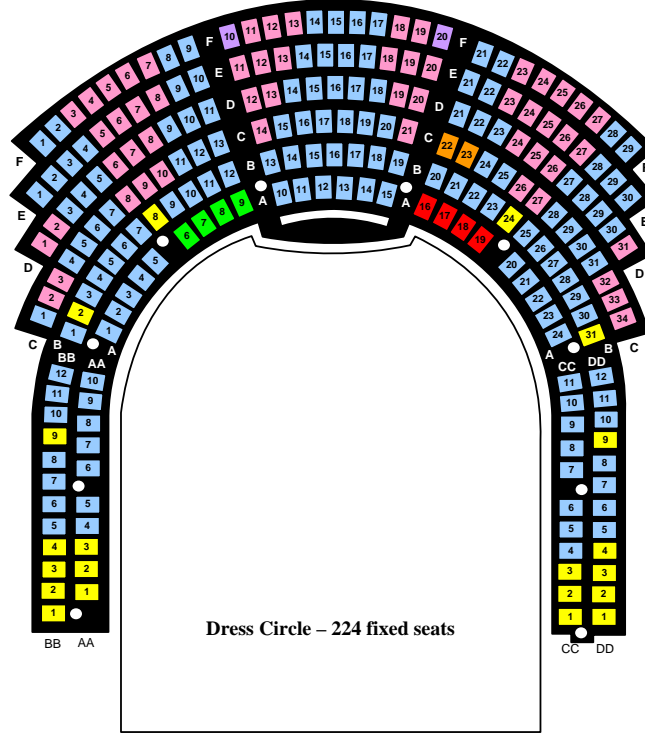

HER MAJESTY'S

STALLS

DRESS CIRCLE

BALCONY

Light Blue A Reserve Seating

Green Company Seats

Pink B Reserve Seating

Purple Usher Seats

Yellow Sight Obscured Seats

Orange Emergency Seats

Red Her Majesty's Theatre House Seats

White Wheelchair positions at the ends of designated rows