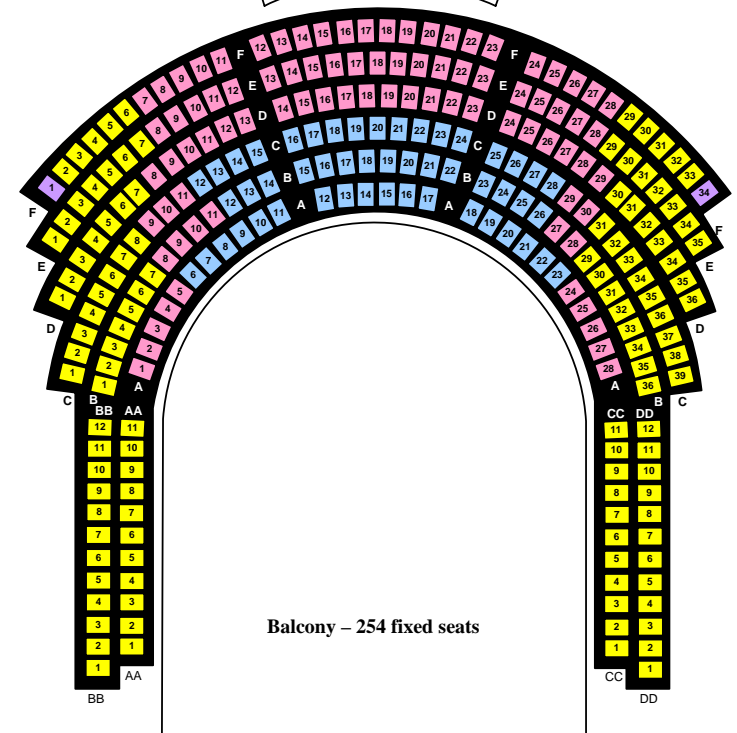

HER MAJESTY'S

STALLS

DRESS CIRCLE

BALCONY

Light Blue A Reserve Seating

Green Company Seats

Pink B Reserve Seating

Purple Usher Seats

Yellow Sight Obscured Seats

Orange Emergency Seats

Red Her Majesty's Theatre House Seats

White Wheelchair positions at the ends of designated rows