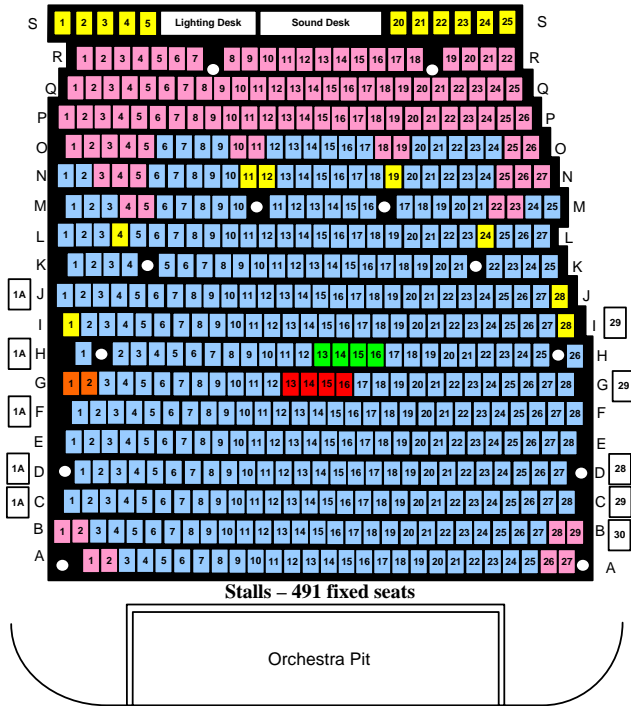

HER MAJESTY'S

STALLS

DRESS CIRCLE

BALCONY

Light Blue A Reserve Seating

Green Company Seats

Pink B Reserve Seating

Purple Usher Seats

Yellow Sight Obscured Seats

Orange Emergency Seats

Red Her Majesty's Theatre House Seats

White Wheelchair positions at the ends of designated rows